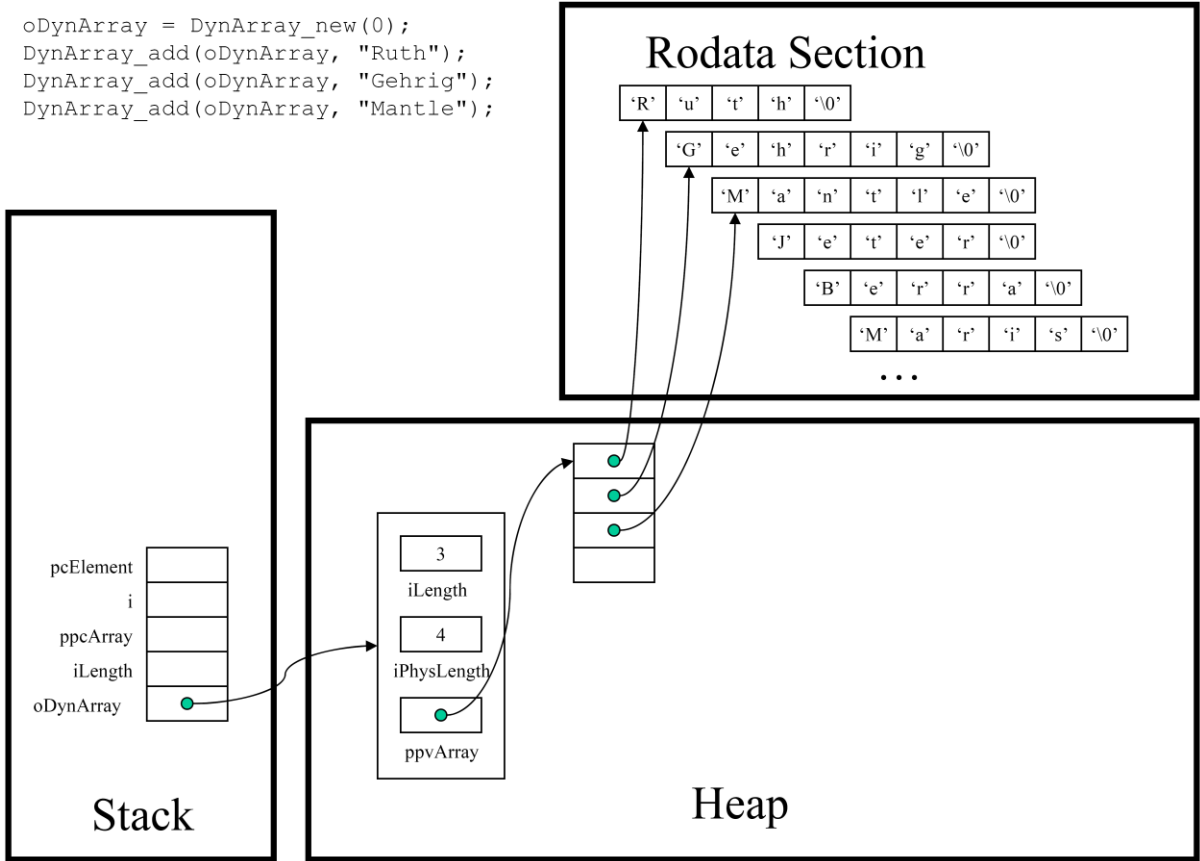

KAIST

EE209: Programming Structures for EE

```
oDynArray = DynArray_new(0);
DynArray_add(oDynArray, "Ruth");
DynArray_add(oDynArray, "Gehrig");
DynArray_add(oDynArray, "Mantle");
```

Original Copyright © 2008 by Robert M. Dondero, Jr.

Modified by Myung-gil Kang