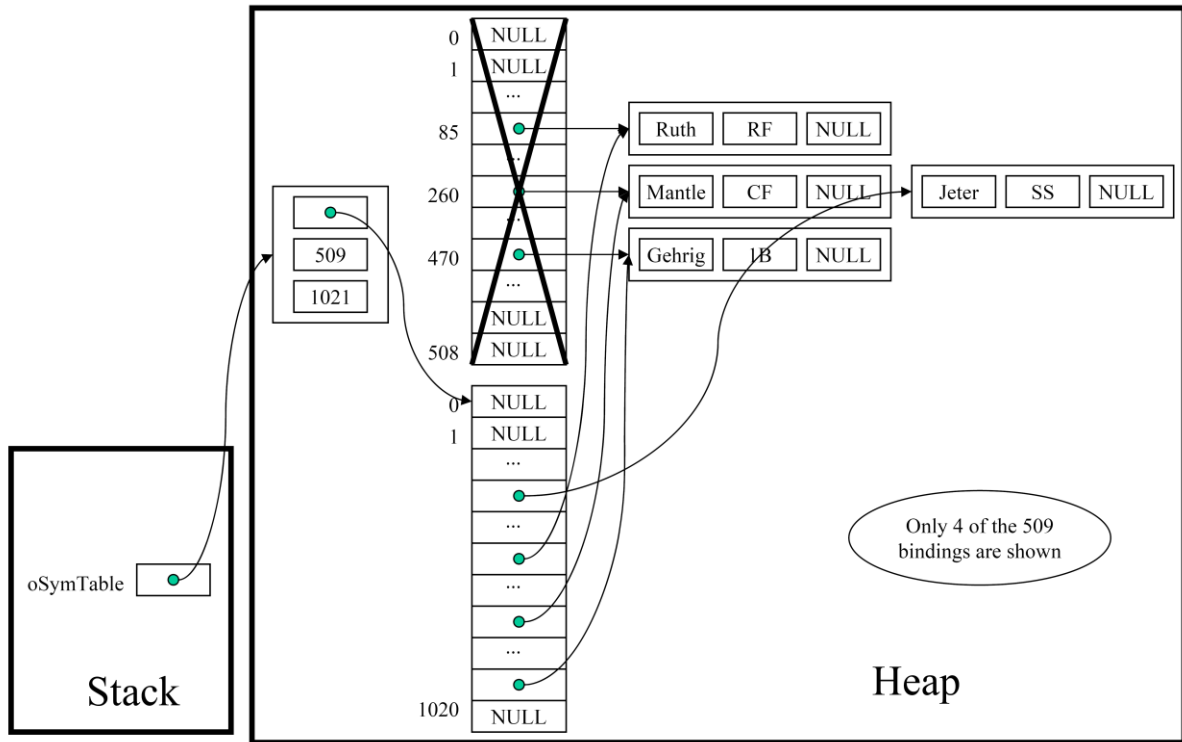

KAIST

EE209: Programming Structures for EE

SymTable Hash Table Implementation After Expansion

Copyright © 2009 by Robert M. Dondero, Jr.

Original Copyright © 2009 by Robert M. Dondero, Jr.

Modified by Myung-gil Kang